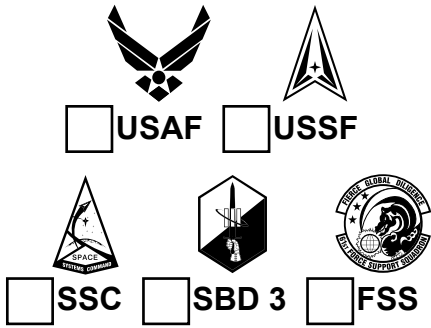

3 Select artwork, mount a coin or patch (Here's a few options we have on file)

☐ **Artwork on file** (No additional charge)

_____
Logo/Artwork Name

☐ **New Custom Logo*** / add **$10** (One time set-up fee)

☐ **Coin/Patch/Custom Mounting** / add **$5** (Provided by customer)

_____
Description

☐ **Coin Inlay** / add **$10** Standard | **$12** Large (Provided by customer)

*Additional set-up and design fees may apply depending on the artwork you provide. Although we do our best to minimize design fees, if the artwork you provide requires design time to prepare for best engraving results, we will notify you.