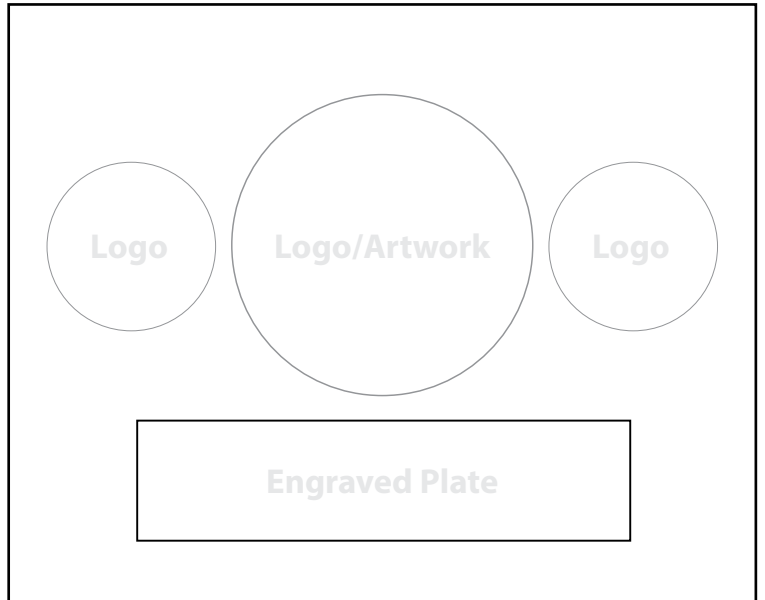

☐ **Landscape**

5 Custom message